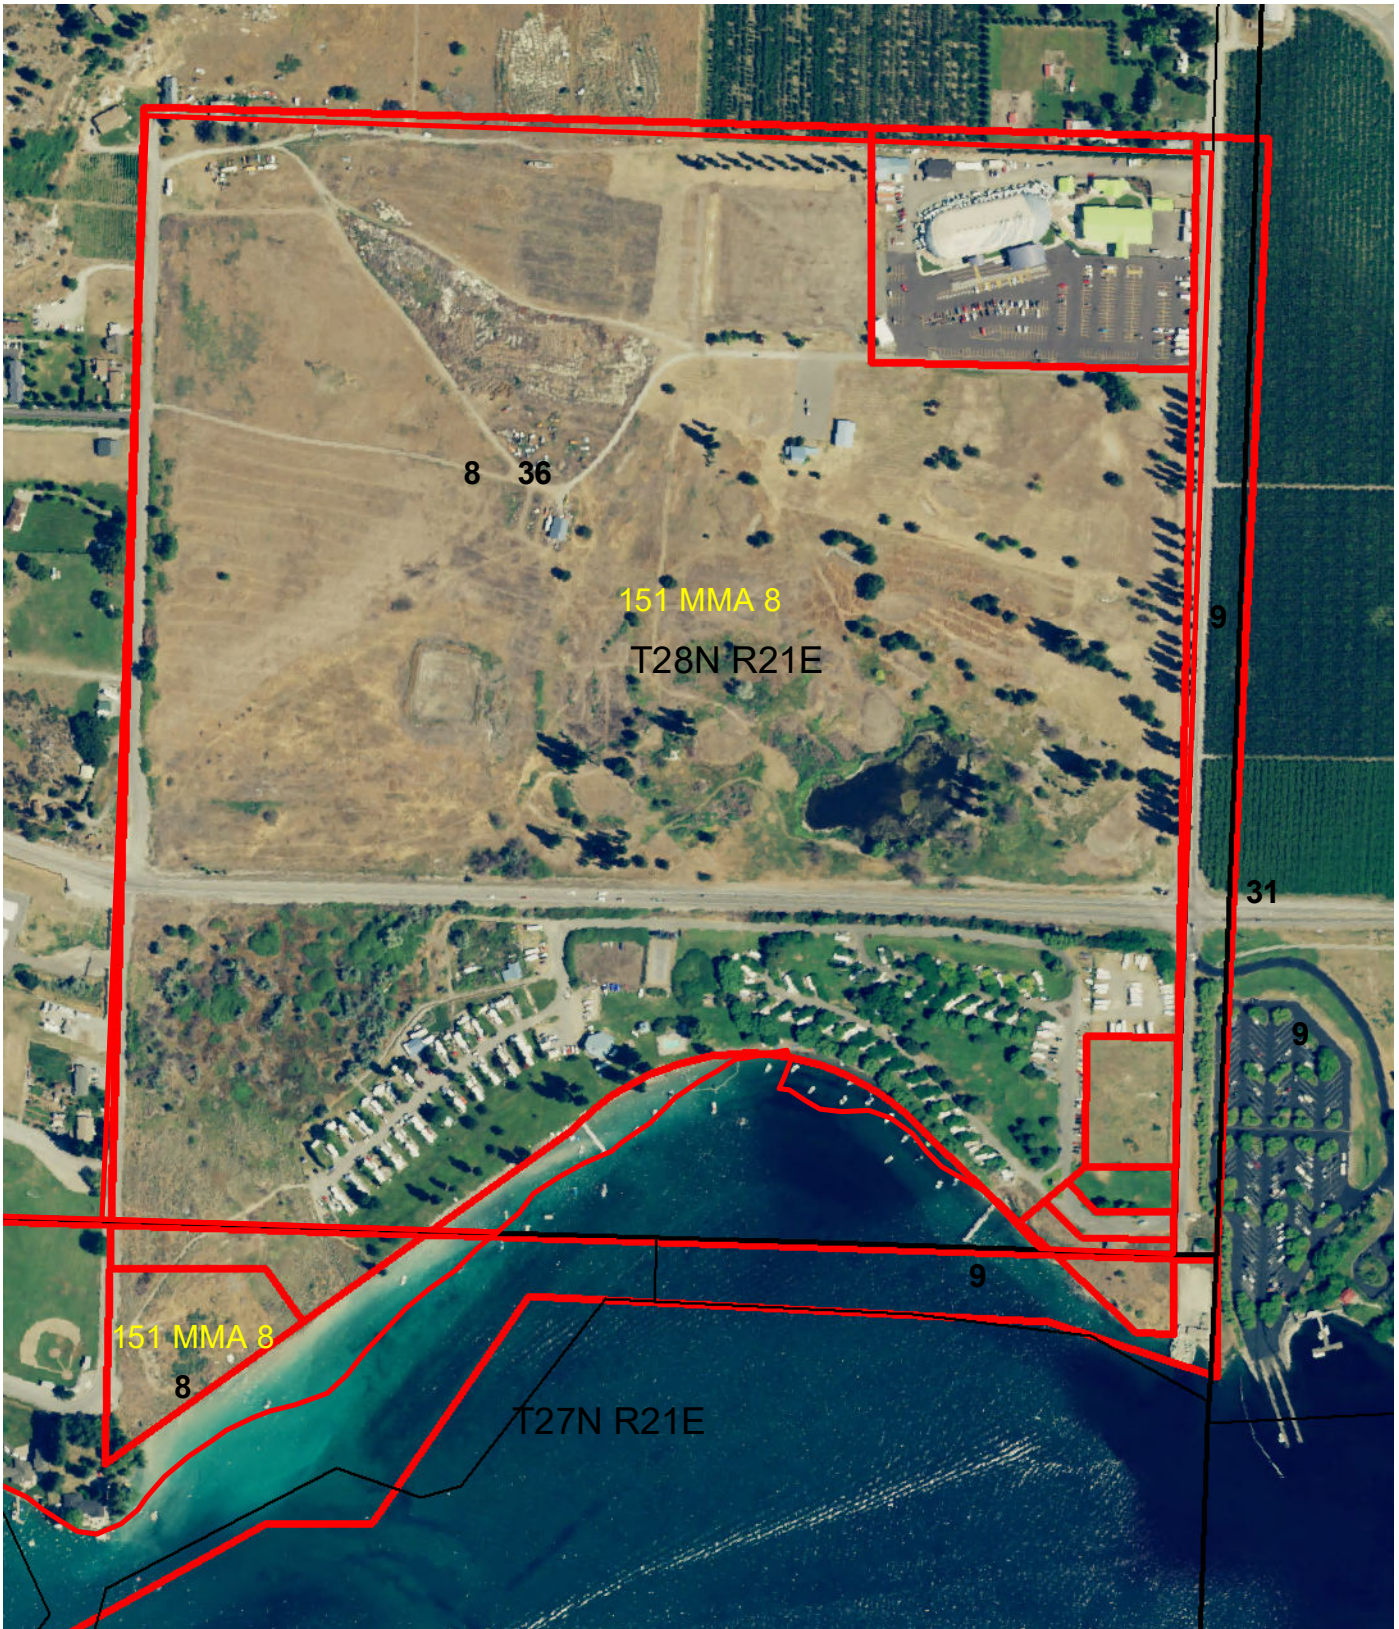

151.MA8: WAPATO JOHN ALLOTMENT: CCT 56%

174.26 acres, more or less